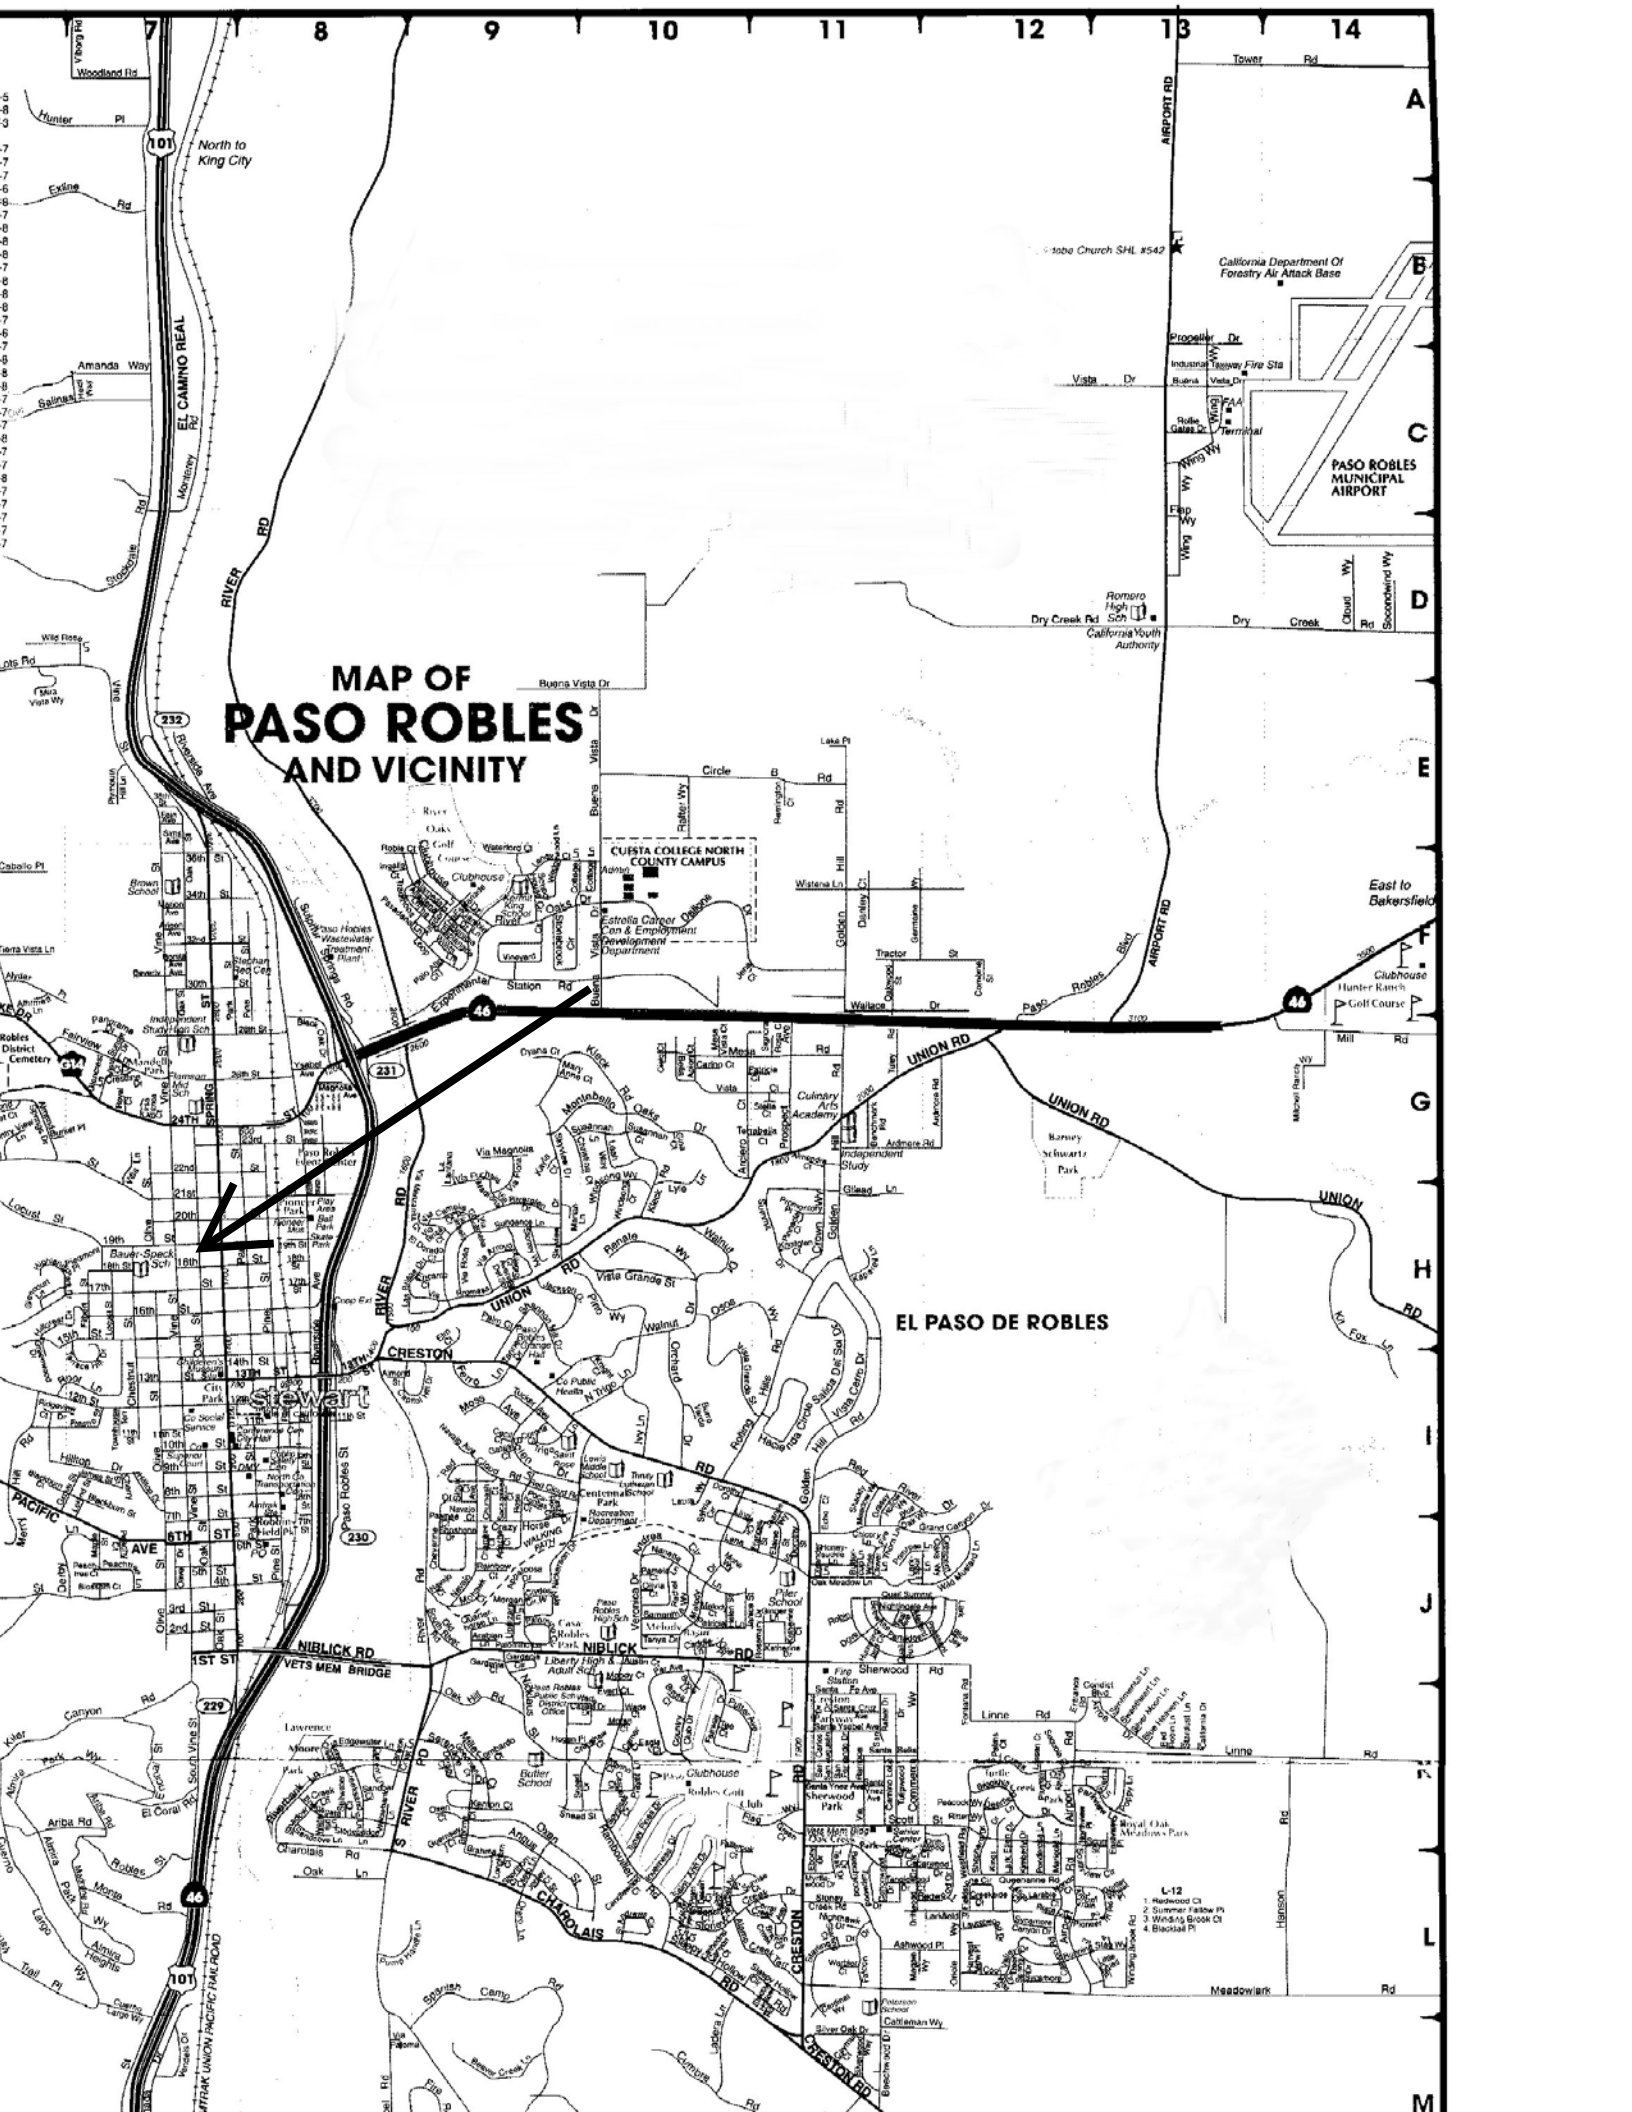

MAP OF PASO ROBLES AND VICINITY

PASO ROBLES MUNICIPAL AIRPORT

CUESTA COLLEGE NORTH COUNTY CAMPUS

EL PASO DE ROBLES